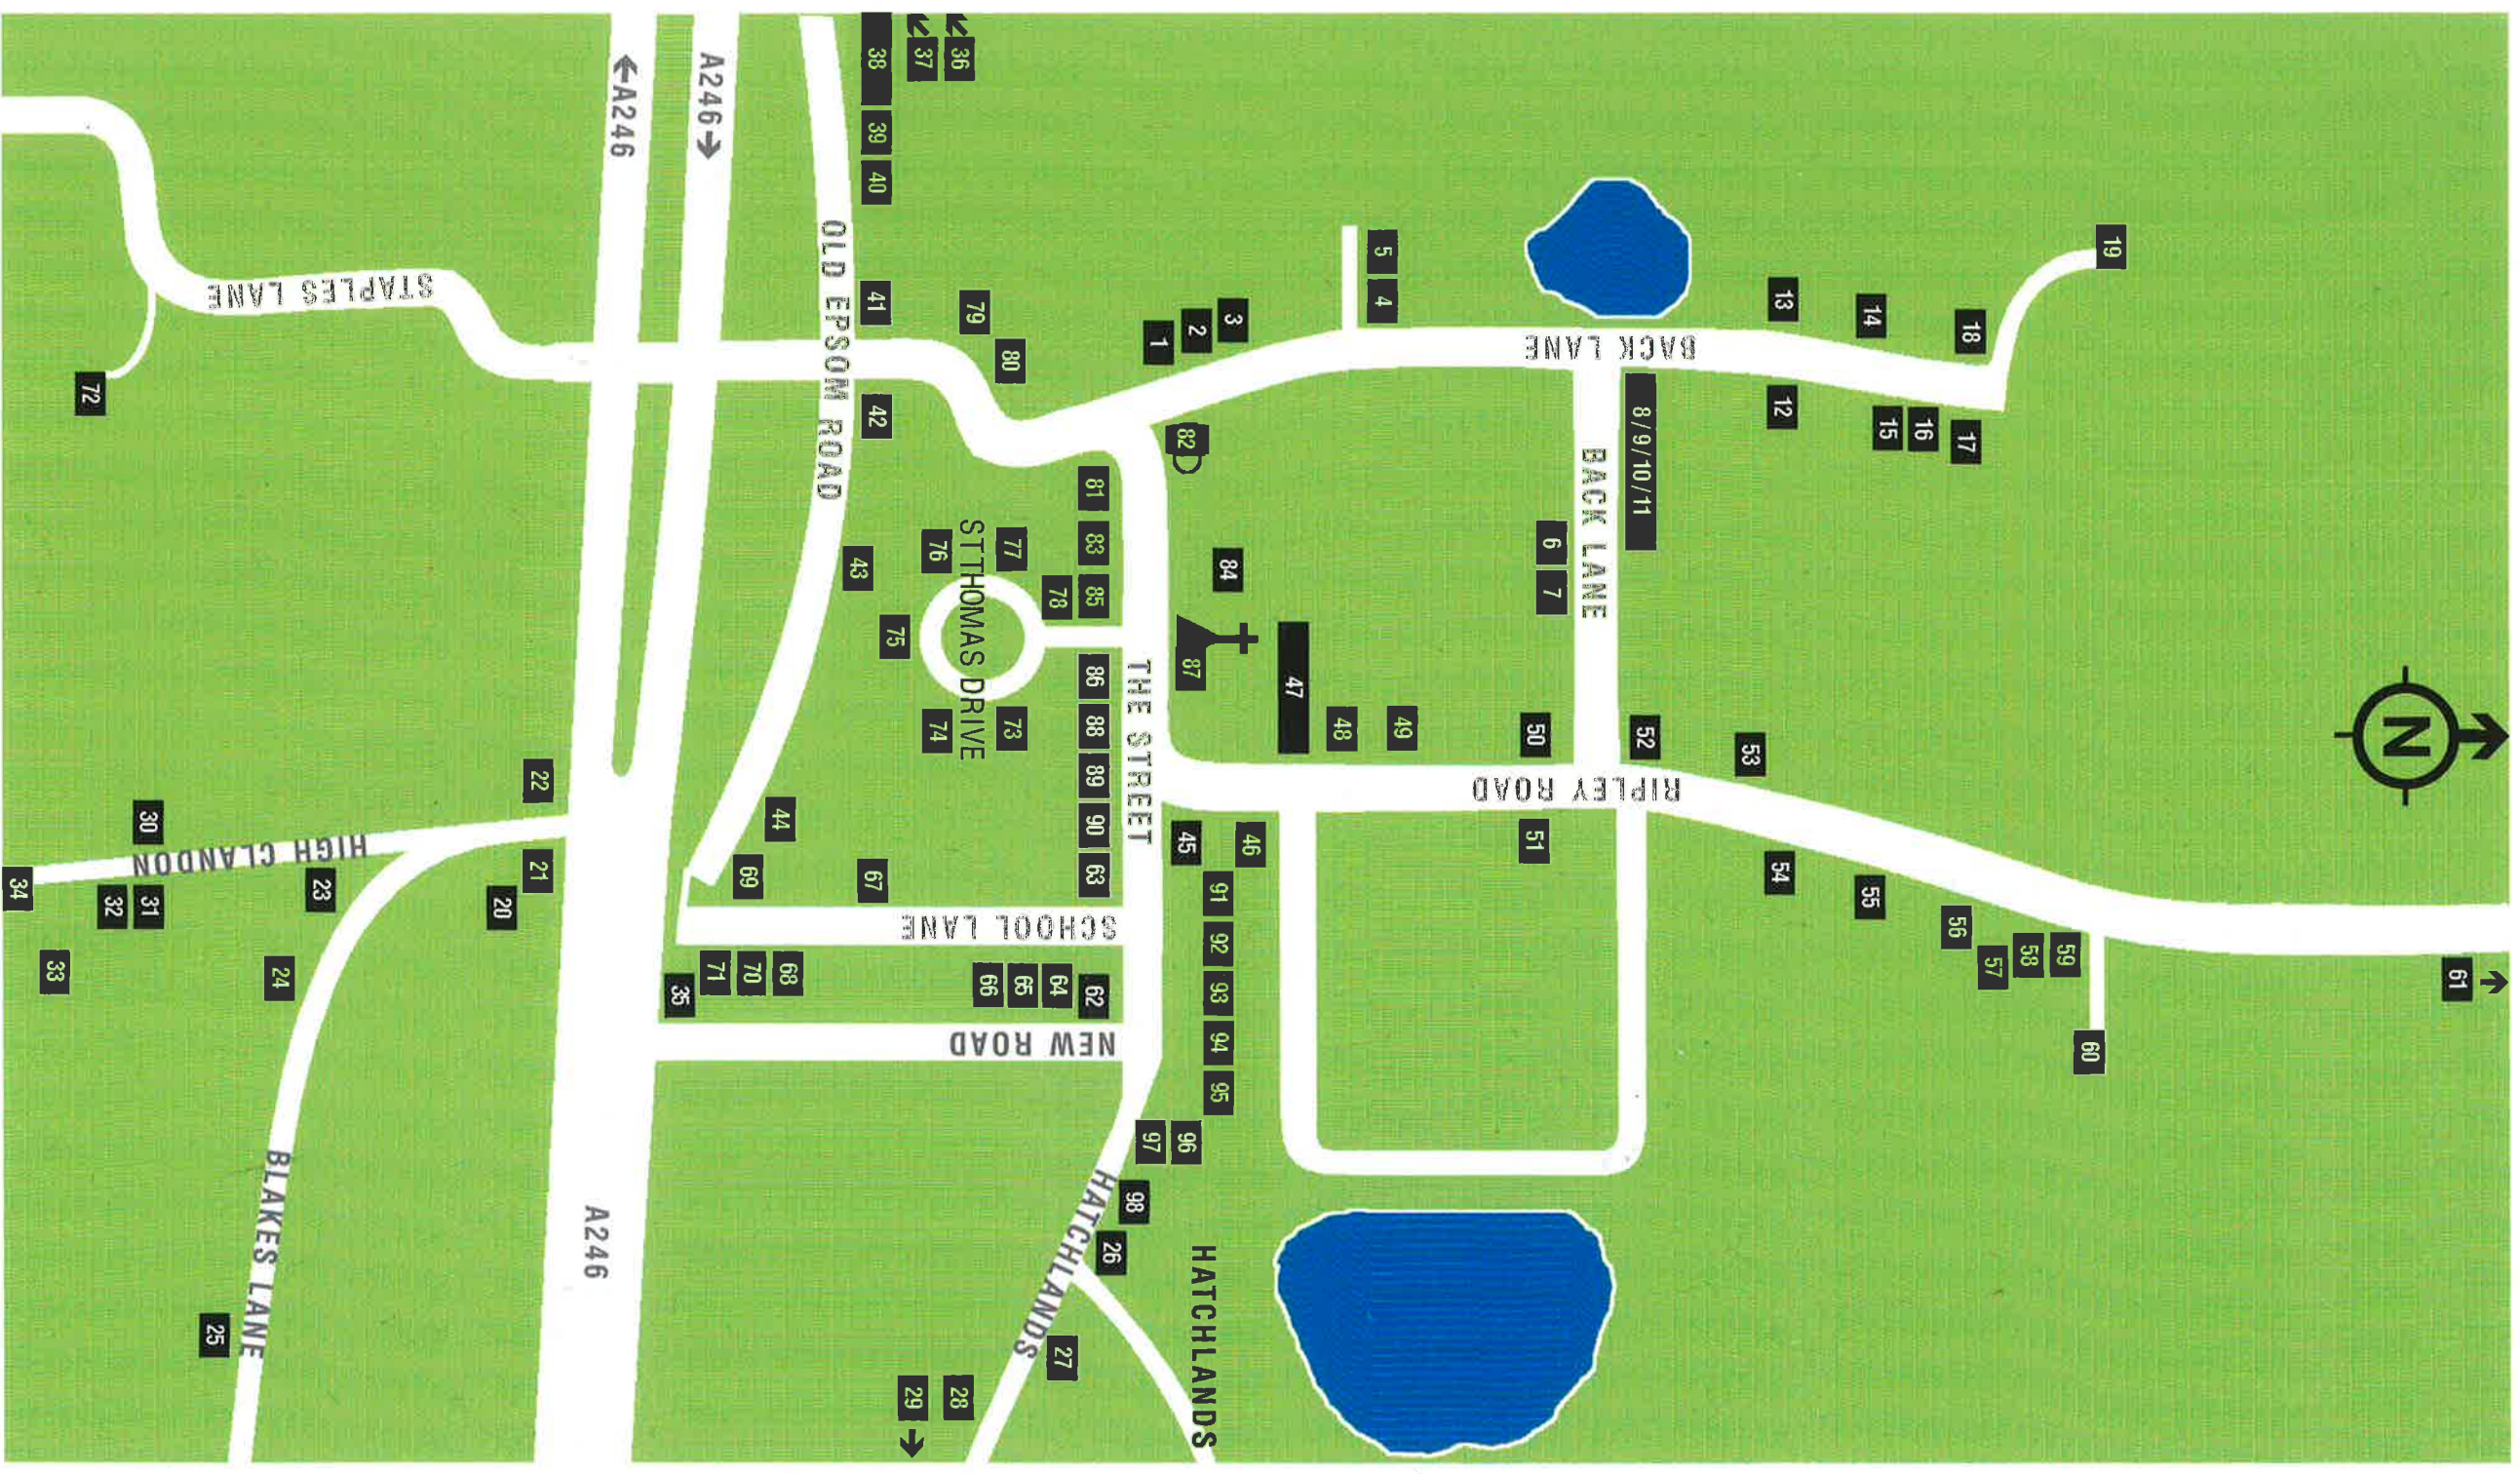

East Clandon Property Locator

Back Lane

1. 1 Clandon Mews 1
2. 2 Clandon Mews 2
3. 3 Clandon Manor
4. 4 Orchard Cottage
5. 5 Cherry Cottage
6. 6 Old Harry's Cottage
7. 7 No.11 Back Lane
8. 8 The Paragon 1
9. 9 The Paragon 2
10. 10 The Paragon 3
11. 11 The Paragon 4
12. 12 Daphne Cottage
13. 13 Holmhurst Cottage
14. 14 The Old Barn
15. 15 Ivy Cottage
16. 16 Huggins Cottage
17. 17 Deepdene
18. 18 Boscawen Cottage
19. 19 No.17 Back Lane

Blakes Lane

1. 20 Doverhay
2. 21 St Maximin
3. 22 Breckley Cottage
4. 23 High Clandon Lodge
5. 24 Green Lea
6. 25 Blakes Lane Farm

Hatchlands

1. 26 Lodge Cottage
2. 27 Fullers Farm
3. 28 Clare Cottage
4. 29 Gardeners Cottage

High Clandon

1. 30 Copse Hill
2. 31 High Clandon Estate

Vineyard

1. 32 Clandon Downs
2. 33 High Clandon Farm
3. 34 High Clandon House

New Road

1. 35 Prospect Cottage 2

Old Epsom Road

1. 36 Snelgate Cottages 1-2
2. 37 Snelgate Cottages 3-4
3. 38 Snelgate Cottages 5-8
4. 39 Snelgate Cottages 9-10
5. 40 Snelgate Cottages 11-12
6. 41 New Manor Farm
7. 42 Lucerne Cottage
8. 43 Rosebank
9. 44 Collis Cottage

Ripley Road

1. 45 Bay Tree Cottage
2. 46 The Old Post House
3. 47 The Tithe Barn 1-4
4. 48 Victoria Cottage
5. 49 Frogmore Cottage
6. 50 Tunmore Cottage
7. 51 Tunmore Farmhouse
8. 52 Stuart Cottage
9. 53 The Old House
10. 54 The Old Dairy
11. 55 Home Farm
12. 56 Badgers
13. 57 Sophy Cottage
14. 58 Home Farm Cottage 1
15. 59 Home Farm Cottage 2
16. 60 Clandon Field House
17. 61 Pond Cottage

School Lane

1. 62 Antlers Cottage
2. 63 Warren Cottage
3. 64 Appletree Cottage
4. 65 Meadow Cottage
5. 66 No.4 School Lane
6. 67 The Old School House
7. 68 Rose Cottage
8. 69 Cherry Trees
9. 70 Briony Cottage
10. 71 Prospect Cottage 1

Staples Lane

1. 72 Hilltop Farm

St Thomas Drive

1. 73 No.1 St Thomas Drive
2. No.2 St Thomas Drive
3. 74 No.3 St Thomas Drive
4. No.4 St Thomas Drive
5. 75 No.5 St Thomas Drive
6. No.6 St Thomas Drive
7. 76 No.7 St Thomas Drive
8. No.8 St Thomas Drive
9. 77 No.9 St Thomas Drive
10. No.10 St Thomas Drive

The Street

1. 78 Appletree House
2. 79 Two Trees Cottage
3. 80 Ryde Cottage
4. 81 The Old Forge
5. 82 The Queens Head
6. 83 Beckets
7. 84 Old Manor Farm
8. 85 Village Hall
9. 86 Church Cottage
10. 87 St Thomas
11. of Canterbury Church